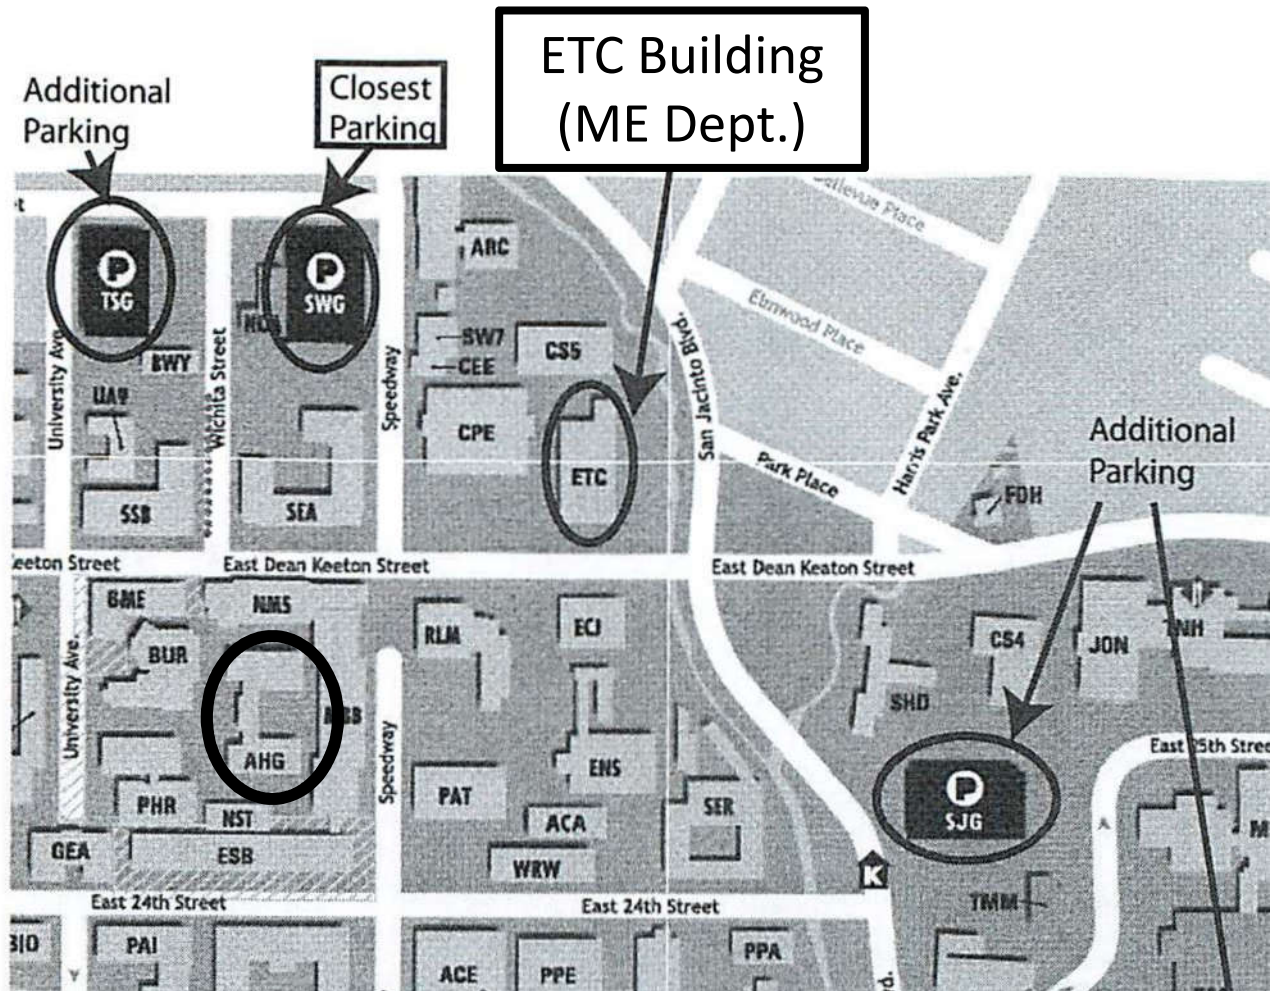

Maps

PRC Campus Map

Best parking: Available in front of both buildings.

(You need a UT or guest permit to park anywhere at the PRC (if you don't have one, stop at the pay for parking station shown above.)

Google Map Addresses

MER: 10100 Harry Ransom Trail, Austin, TX 78758

NETL: 11131 Creativity Trail, Austin, TX 78758

Main Campus Map

Best parking: SWG Garage

(google maps and other navigation, use: Speedway Garage (SWG), E 27th Street, Austin, TX)