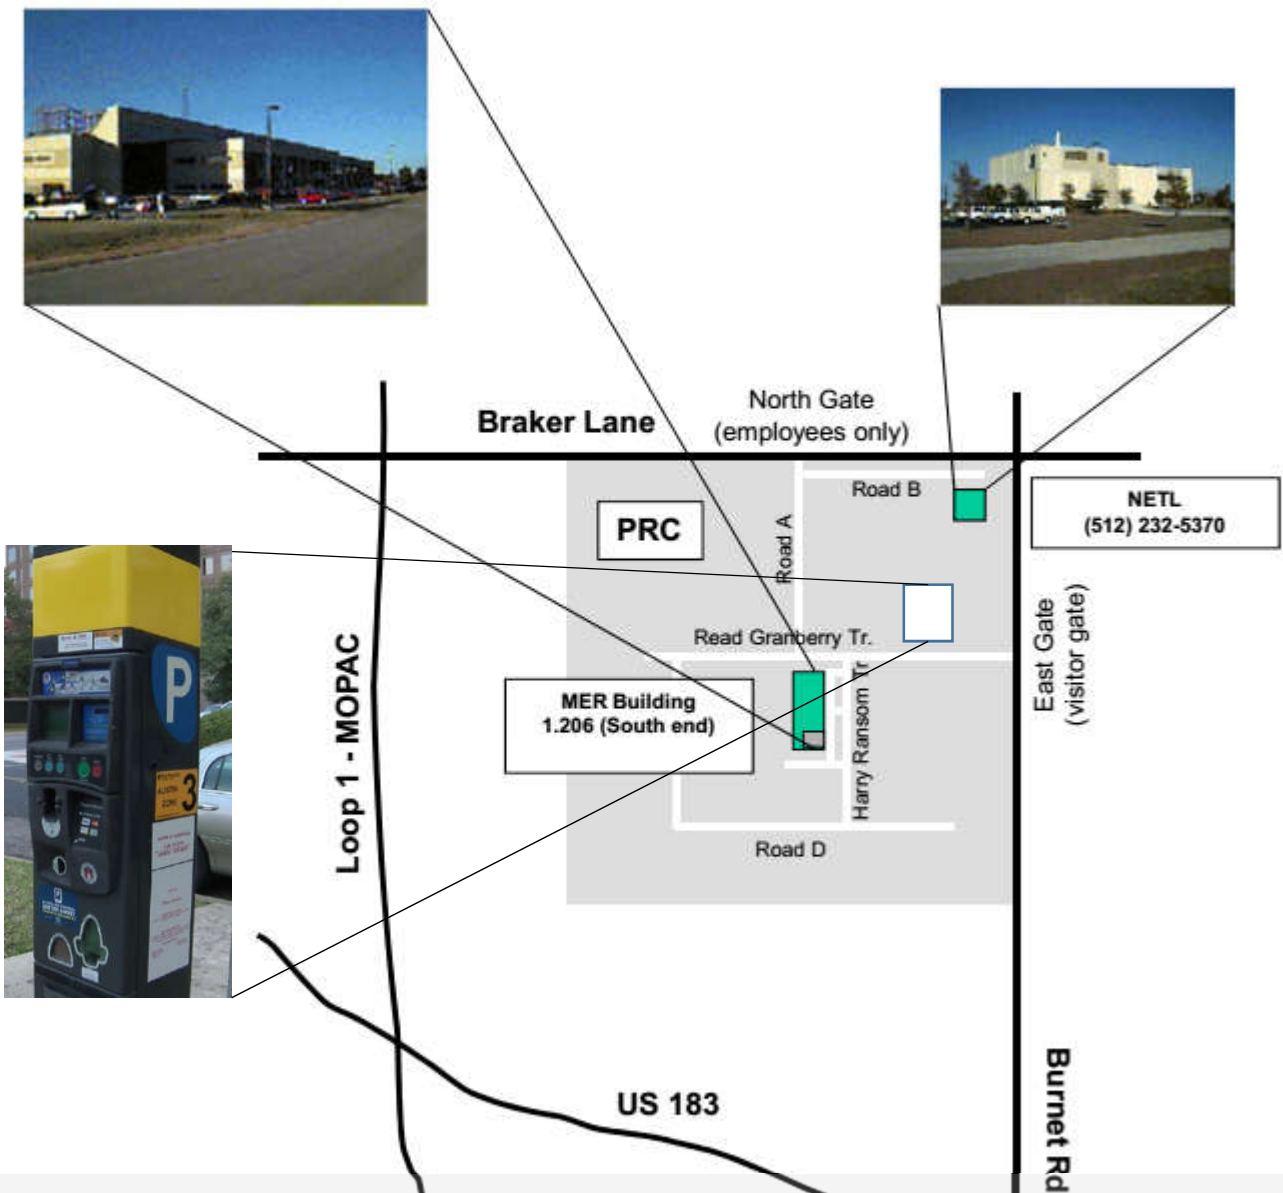

Maps

PRC Campus Map

Best parking: Available in front of both buildings.

(You need a UT or guest permit to park anywhere at the PRC (if you don't have one, stop at the pay for parking station shown above.)

Google Map Addresses

MER: 10100 Harry Ransom Trail, Austin, TX 78758

NETL: 11131 Creativity Trail, Austin, TX 78758

Main Campus Map

Best parking: SWG Garage

(google maps and other navigation, use: Speedway Garage (SWG), E 27th Street, Austin, TX)